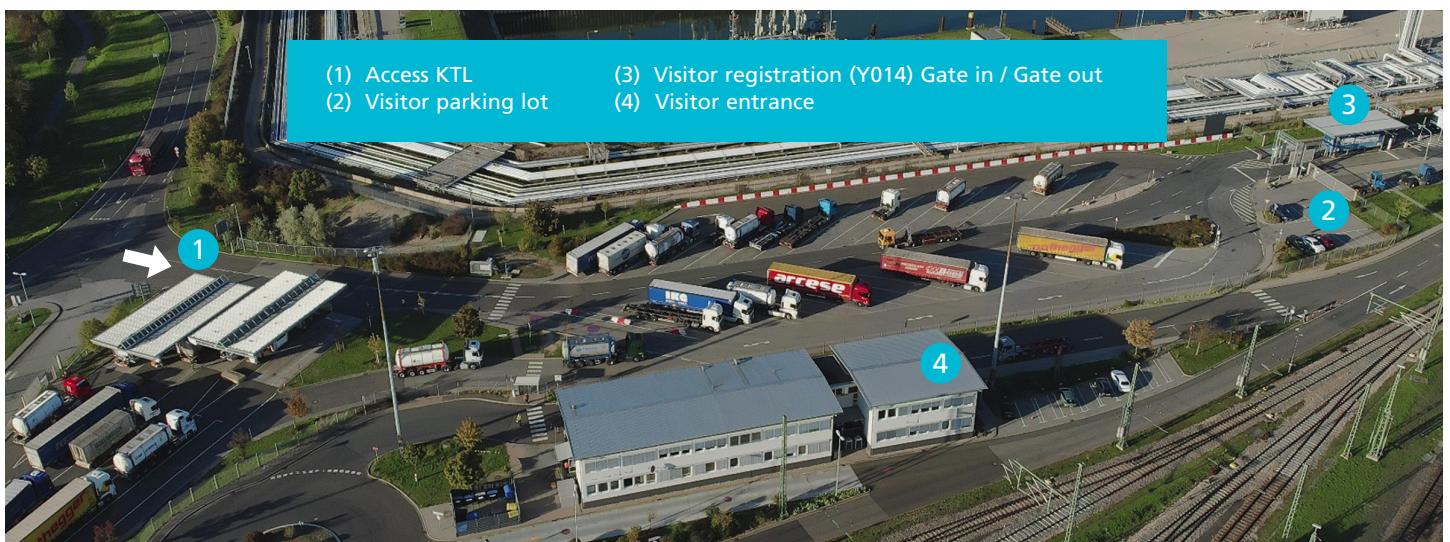

Take the A61 to the Frankenthal junction and from there continue on the A6 in the direction of Mannheim to the Ludwigshafen Nord motorway exit...

Take the A6 to the Ludwigshafen Nord motorway exit...

Take the A5 to the Walldorf motorway junction and from there continue on the A6 to the Ludwigshafen Nord motorway exit...

Take the A65 to the Mutterstadt motorway junction and from there continue on the B9 in the direction of Frankenthal, Worms, BASF to motorway exit BASF Tor 15/Industriegebiet Nachtweide ...

Take the A650 as far as the Ludwigshafen – Oggersheim junction and from there continue on the B9 towards Frankenthal, Worms, BASF to motorway exit BASF Tor 15/Industriegebiet Nachtweide...

Take the B9 from Speyer as far as motorway exit BASF Tor 15/Industriegebiet Nachtweide...

Take the B9 from the direction of Worms and stay in the right lane on the B9 (in the direction of Speyer), then turn off at motorway exit BASF Tor 15/Industriegebiet Nachtweide...

Drive past the truck parking lot to the visitor parking lot for cars (2), which is on the right hand-side in front of the Entry/Exit Gate Y014 (blue container with barriers) (03).

Please register in Gate Y014 (blue container) (3). You can reach the administration building Y011 (4) via the pedestrian walkway.